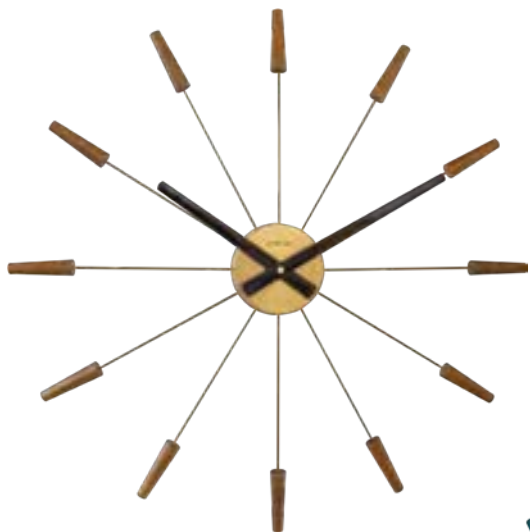

Plug-Inn • 2610BR
58 cm Ø • Metal • Walnut