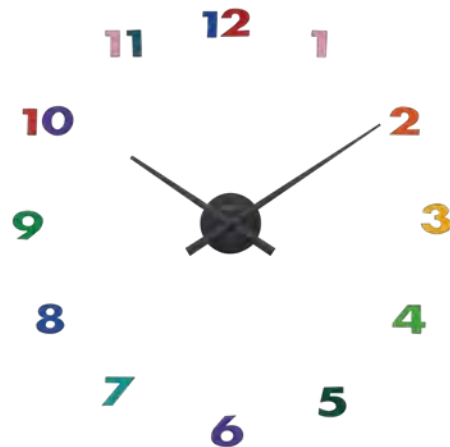

Essential Gold • 3252GN

34 cm Ø • Metal
Forest Green

Essential Gold • 3252FM

34 cm Ø • Metal
Fruity Manderin

Small Hands • 3074DI

48 cm • Aluminium • Multicolor
Includes multicolor foam
numbers and a tool to
determine where to place
the numbers on the wall.