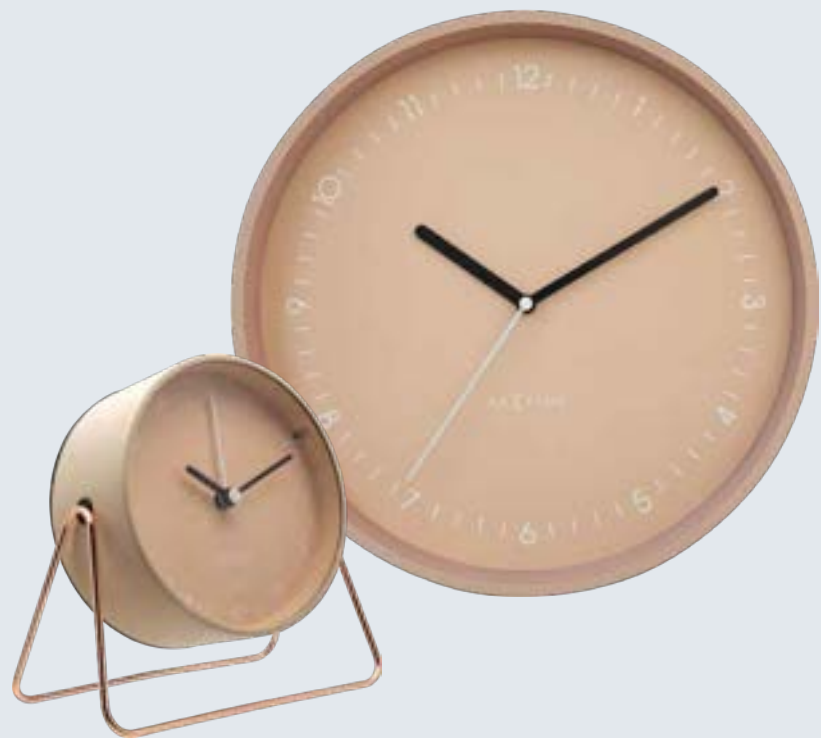

Float

NeXtime's Float (40cm) is a silent wall clock that uses glass as the primary material. It floats effortlessly on the wall with a curved frosted glass set behind a black glossy dial and golden hands, creating a contrast between the soft and hard, and the solid and opaque.

Float • 8196GS

40 cm Ø • Glass • Frosted Grey

Float • 8196BR

40 cm Ø • Glass • Frosted Brown

Table & Alarm

Table top timepieces that also make beautiful display items.

Harvey • 5237G0

Alarm clock • 9 x 10.8 x 5 cm
Metal • Gold / White
(Luminous hands)

Harvey • 5237Z1

Alarm clock • 9 x 10.8 x 5 cm
Metal • Gold / Black
(Luminous hands)

Table Amsterdam Small • 5232ZW

Alarm / Table clock • 9 x 13 x 5 cm
Metal • Black

Table Amsterdam • 5239ZW

Alarm / Table clock • 15 x 21 x 7 cm
Metal • Black