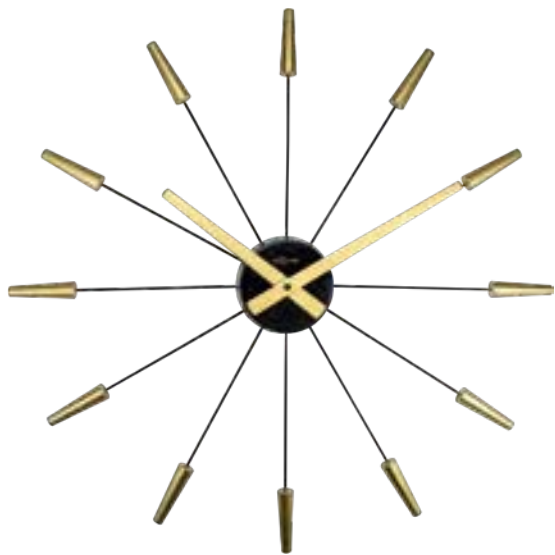

Plug-Inn • 2610G0

Designer: Frits Vink
58 cm Ø • Metal • Gold / Black