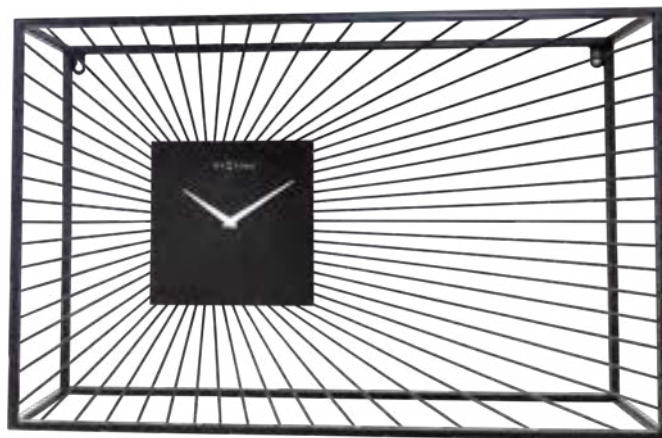

Vasco • 3301ZW

70 x 45 x 15 cm • Metal • Black