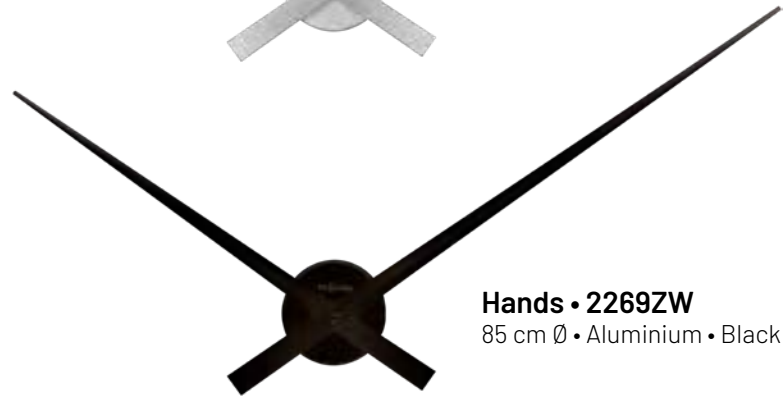

Hands • 2269ZI
85 cm Ø • Aluminium • Silver

Hands • 2269ZW
85 cm Ø • Aluminium • Black