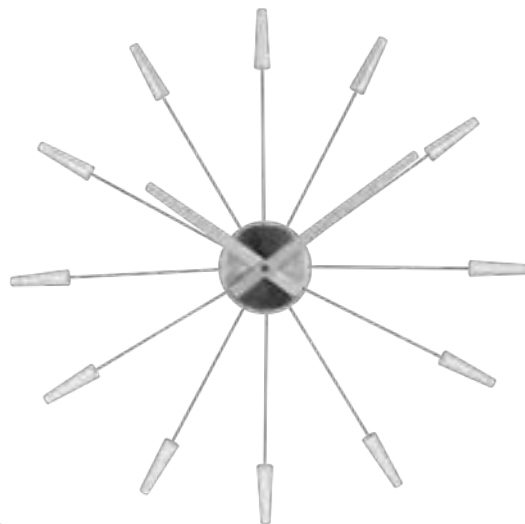

Plu-Inn • 2610ZI
Designer: Frits Vink
58 cm Ø • Metal • Silver