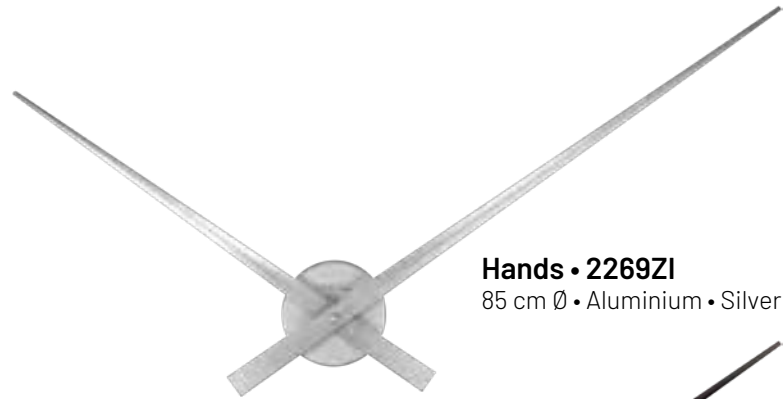

Small Hands • 3074ZW

48 cm Ø • Aluminium • Black
Includes black foam numbers
and a tool to determine where
to place the numbers on the
wall.

Hands

One of our all time best sellers is the NeXtime "Hands" wall clock collection. They feature slim blades made of aluminum with a small and minimalist design that will fit every interior.