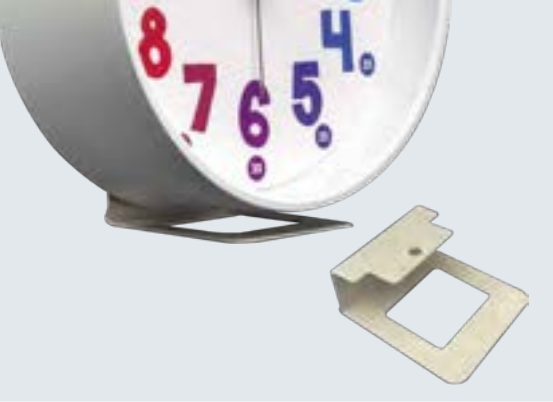

Sophia Small • 5234DI

Alarm / Table clock • 12.5 x 13 x 5.5 cm
Plastic / Metal stand • Multicoloured